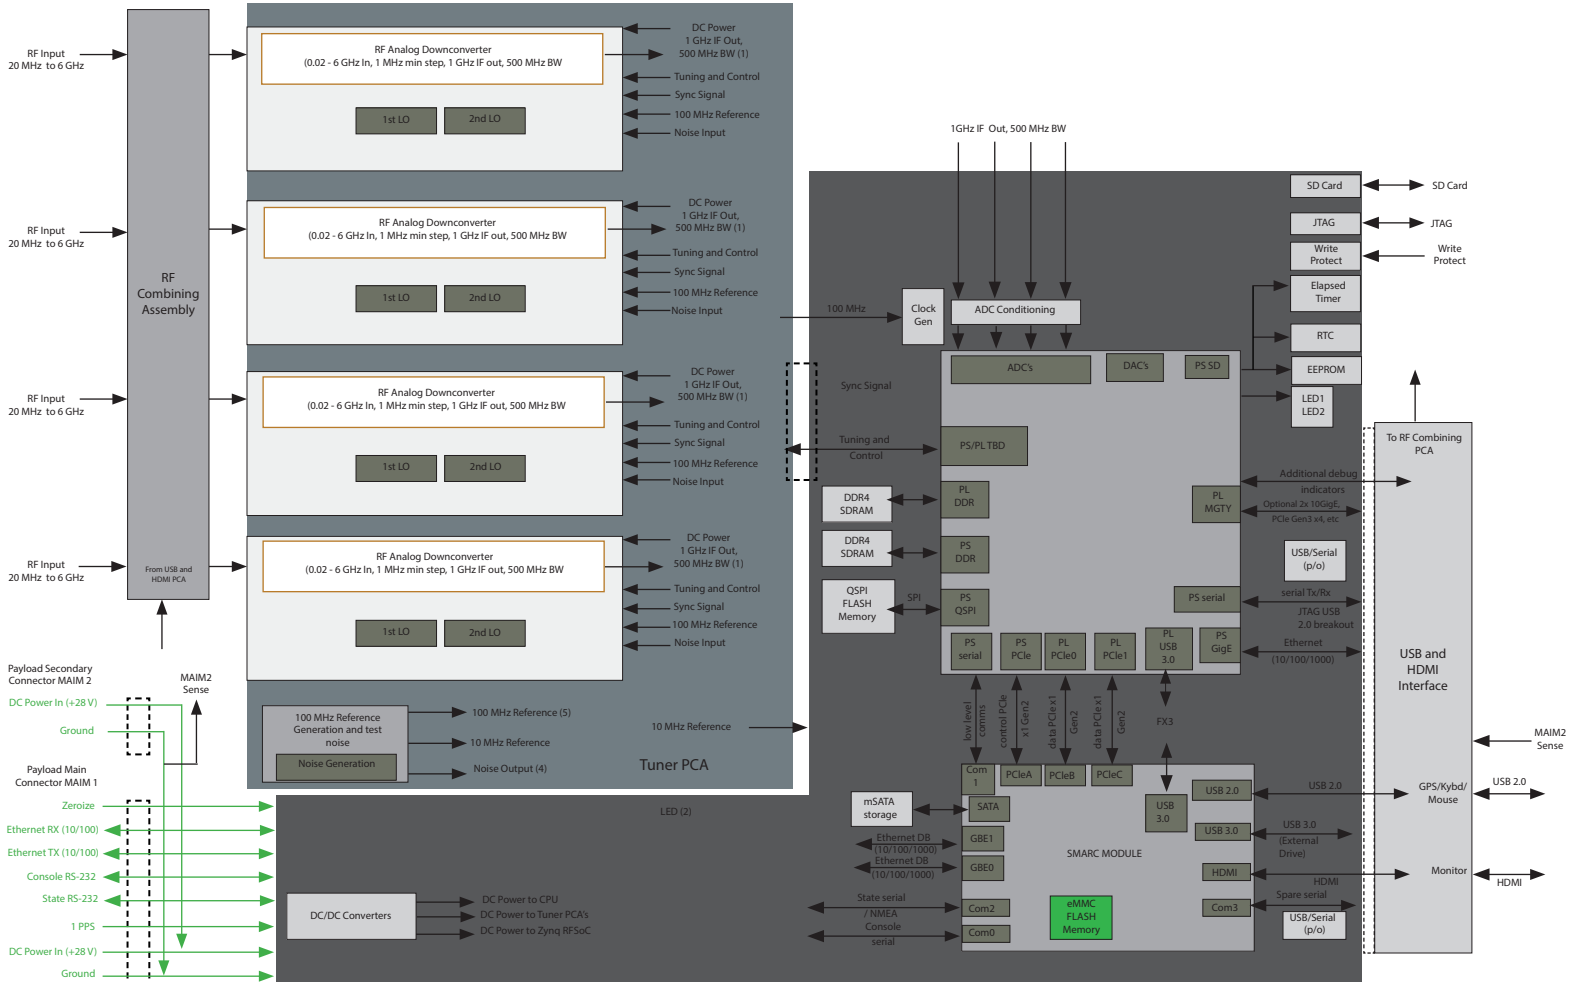

BLOCK DIAGRAM

Specifications subject to change without notice.
Epiq Solutions is a business dedicated to advancing RF technology through products designed and manufactured in the U.S.A.
Epiq Solutions exports its products strictly in accordance with all US Export Control laws and regulations which shall apply to any purchase or order.

v(1) Rev1.0

epiqsolutions.com
sales@epiqsolutions.com
847 598 0218

3740 Industrial Ave,
Rolling Meadows, IL 60008